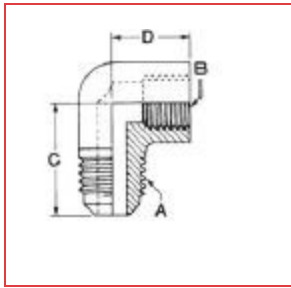

ITEM # A 04630, 45° FLARE FITTINGS - 90° ELBOWS - EXTERNAL FLARE TO NPTFI

[Specifications](#) | [Dimensions](#) | [Packaging](#)

Specifications

Universal Category Code	E3-4A
Connection Size	1/4 in
End Type	Flare
Second Connection Size	1/8 in
Second End Type	NPTFI
Weight	0.05 lb

Dimensions

A	1/4 in
B	1/8 in

C	0.91 in
----------	---------

D	0.91 in
----------	---------

Packaging

Box (Qty)	25
------------------	----